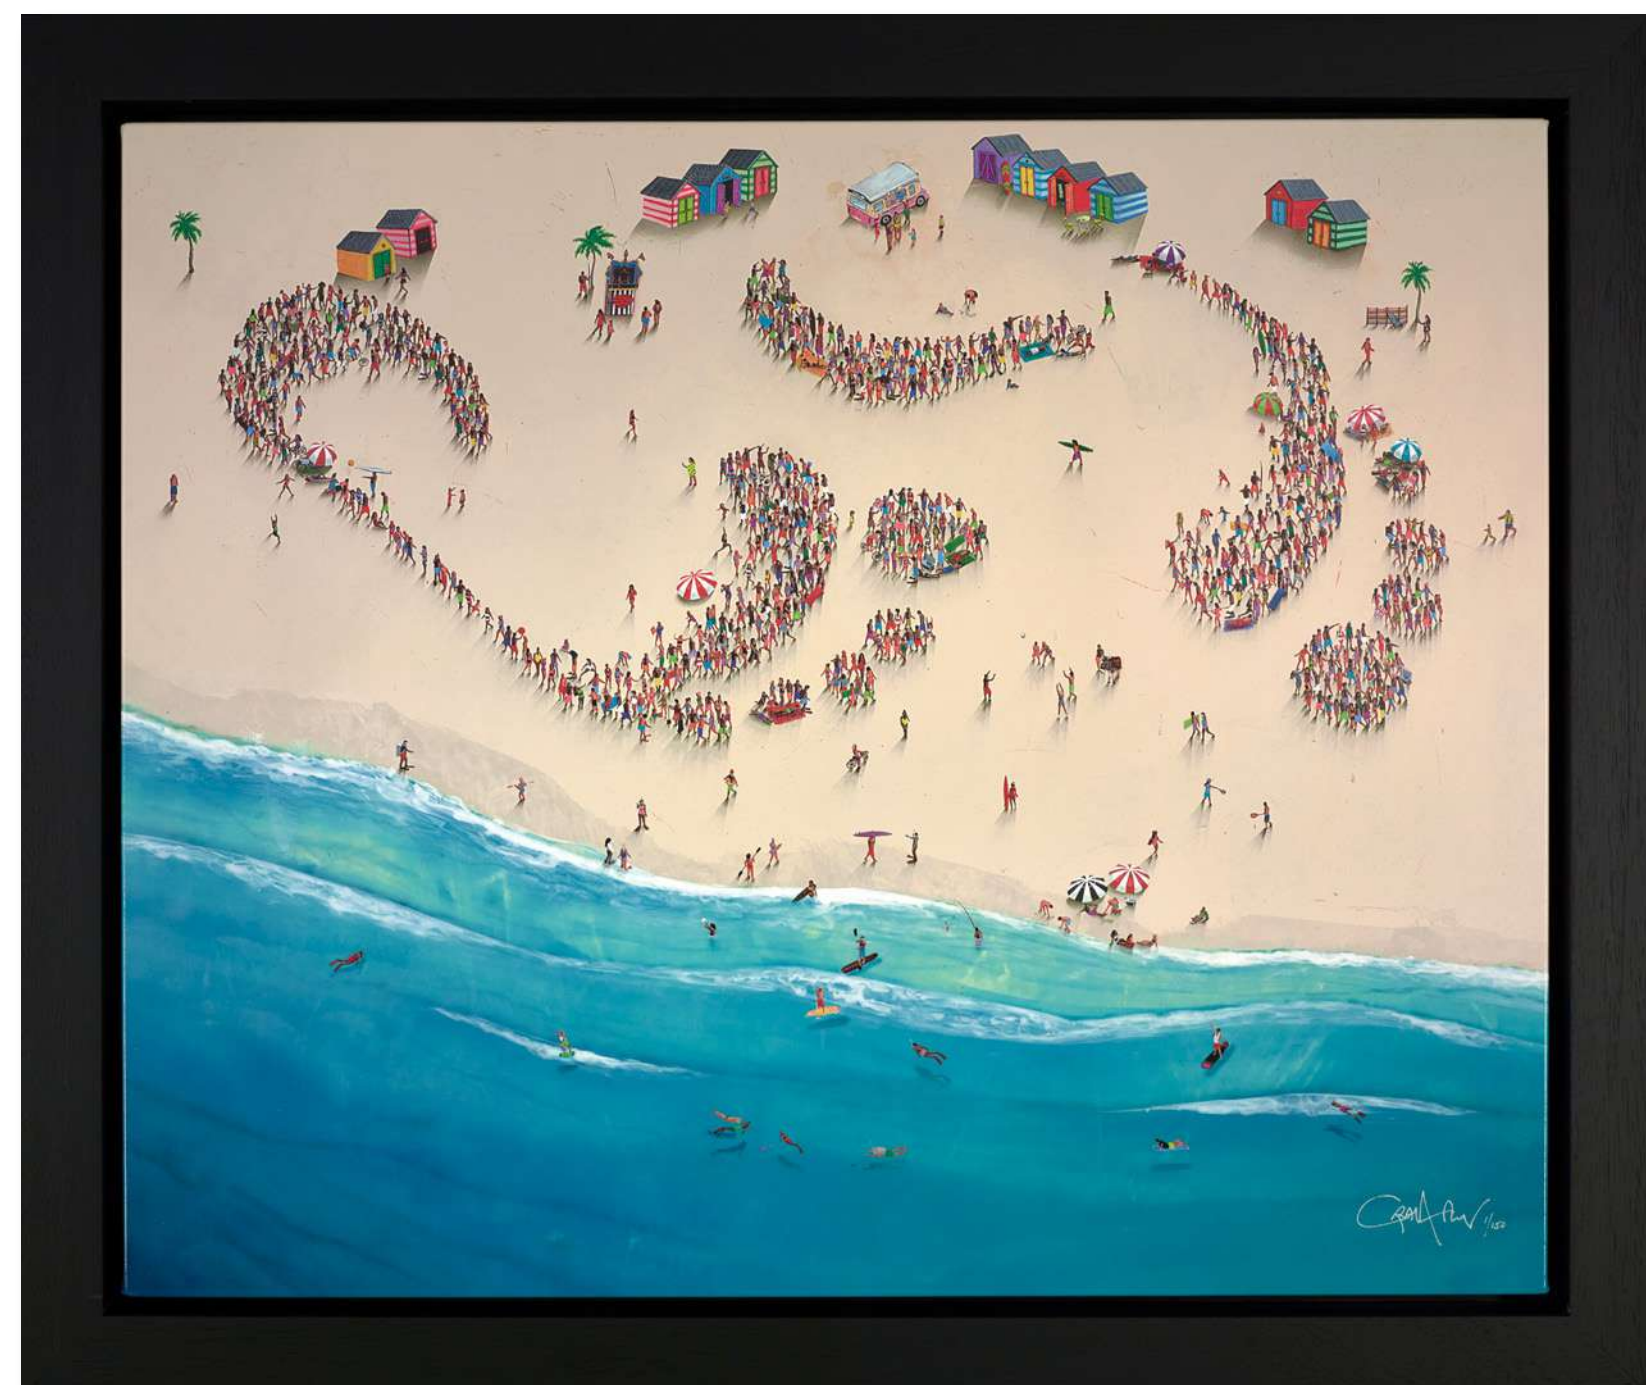

GO  
WITH  
**THE**  
FLOW

CRAIG ALAN

# EDITIONS

THESE VIBRANT HAND EMBELLISHED EDITIONS FROM CRAIG ALAN OVERFLOW WITH COLOUR, CREATIVITY, WIT AND PURE JOIE DE VIVRE.

"I was looking to add more color to my Populus series while simultaneously relating to social attitudes that are now mainstream. I've chosen to use bright colors in demonstrating gravity by having the people pouring and painting on their surface. This allows the people to change their environment; we all have a responsibility to leave the world a little brighter than when we entered it. I try to do this every day through what I create on the surface in the hope of affecting people's points of view in a positive way."

## DREAMING IN **COLOUR**

Embellished Box Canvas Edition of 150  
Image Size: 34 x 28  
Framed: £1,495

CRAIG'S LIMITED EDITIONS ARE PRESENTED AS STRETCHED BOX CANVAS WITH DETAILED HAND EMBELLISHMENT WHICH GIVES THEM A HIGHLY TEXTURED SURFACE AND RENDERS EACH ONE A UNIQUE COLLECTOR'S ITEM.

This witty and ingenious image shows footprints in the sand, but instead of being left behind by an individual the footprints are being created by the gathering of a crowd. Once again Craig is offering a fascinating comment on where we came from, where we're going, how we interact along the way and the legacy we leave behind us.