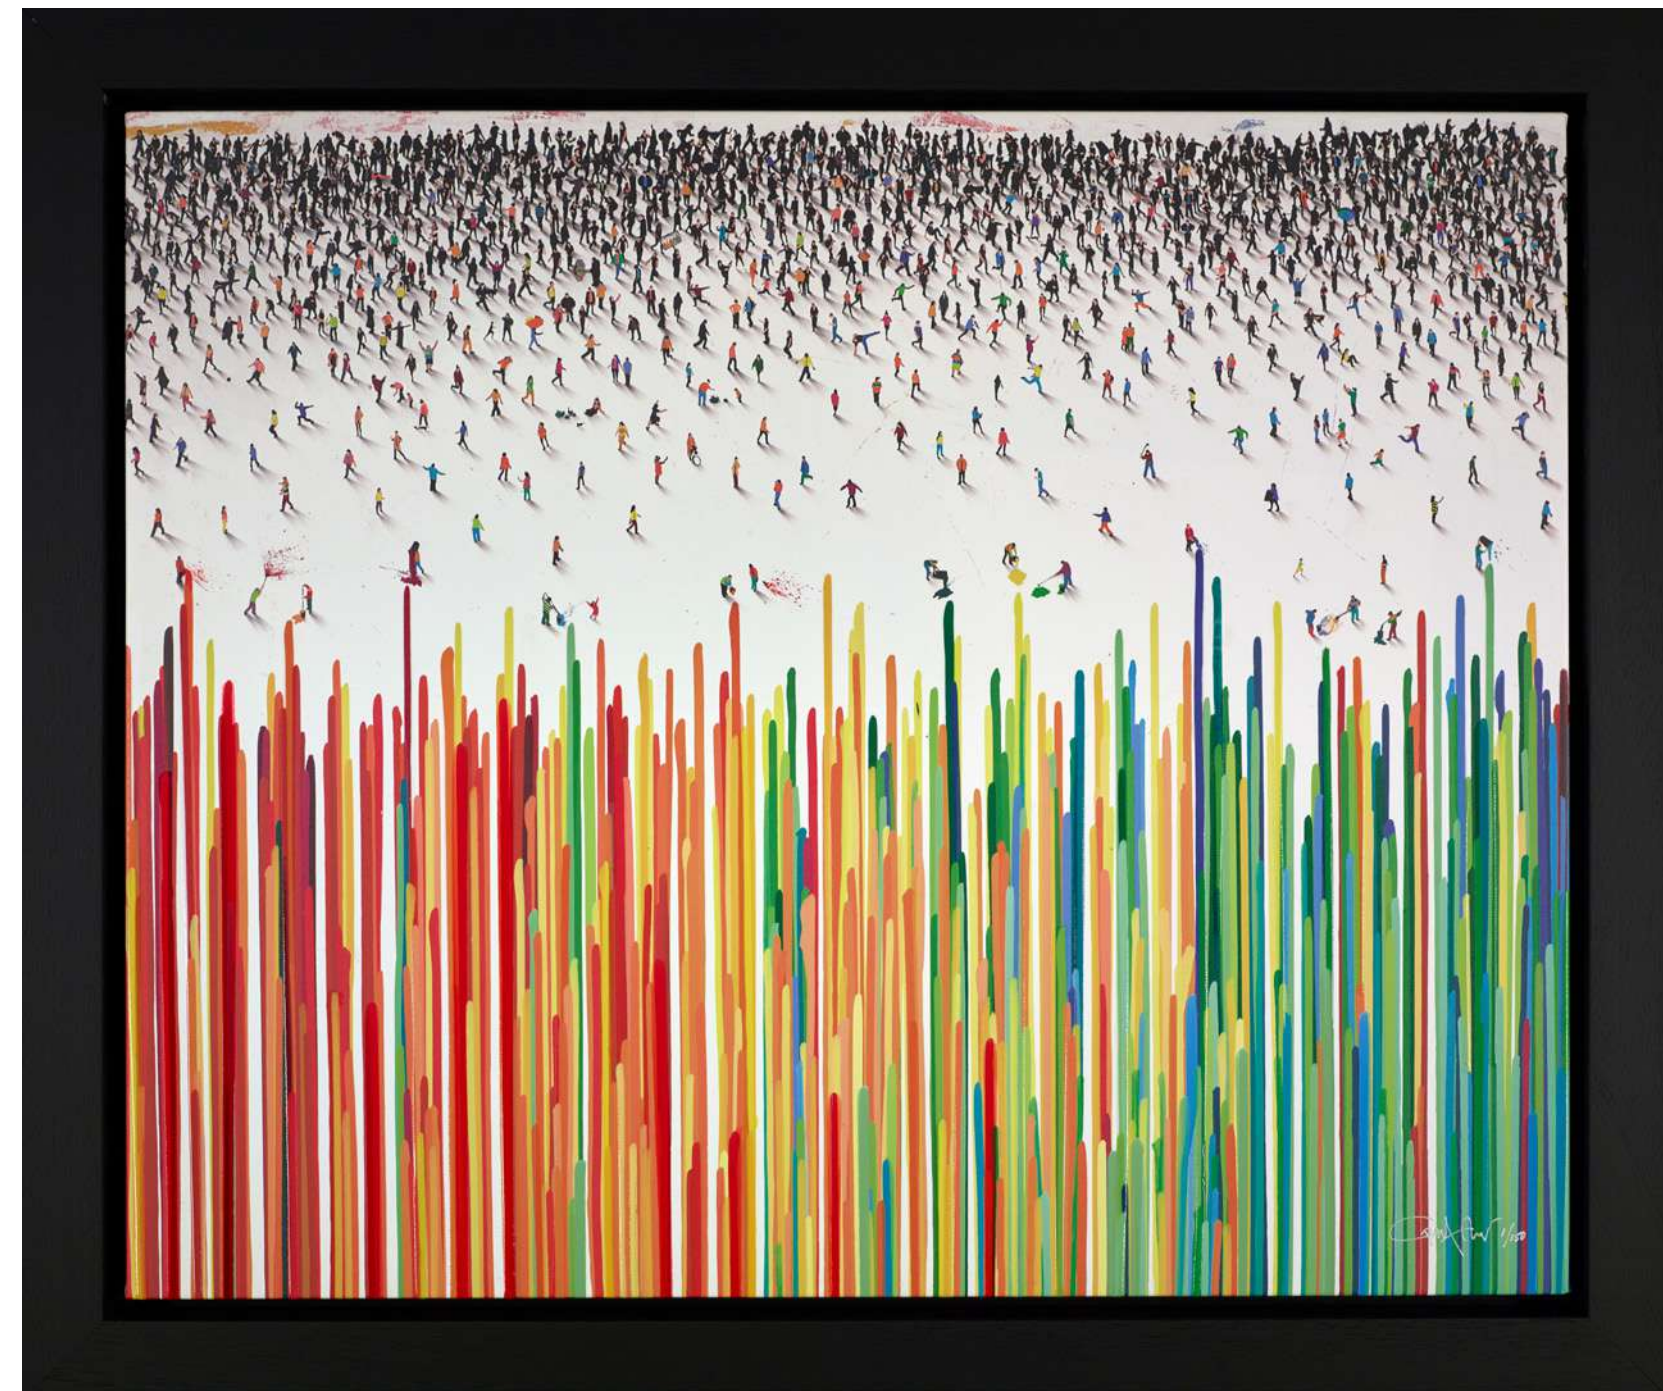

GO  
WITH  
**THE**  
FLOW

CRAIG ALAN

# EDITIONS

THESE VIBRANT HAND EMBELLISHED EDITIONS FROM CRAIG ALAN OVERFLOW WITH COLOUR, CREATIVITY, WIT AND PURE JOIE DE VIVRE.

"I was looking to add more color to my Populus series while simultaneously relating to social attitudes that are now mainstream. I've chosen to use bright colors in demonstrating gravity by having the people pouring and painting on their surface. This allows the people to change their environment; we all have a responsibility to leave the world a little brighter than when we entered it. I try to do this every day through what I create on the surface in the hope of affecting people's points of view in a positive way."

## DREAMING IN **COLOUR**

Embellished Box Canvas Edition of 150  
Image Size: 34 x 28  
Framed: £1,495

CRAIG'S LIMITED EDITIONS ARE PRESENTED AS STRETCHED BOX CANVAS WITH DETAILED HAND EMBELLISHMENT WHICH GIVES THEM A HIGHLY TEXTURED SURFACE AND RENDERS EACH ONE A UNIQUE COLLECTOR'S ITEM.

This witty and ingenious image shows footprints in the sand, but instead of being left behind by an individual the footprints are being created by the gathering of a crowd. Once again Craig is offering a fascinating comment on where we came from, where we're going, how we interact along the way and the legacy we leave behind us.