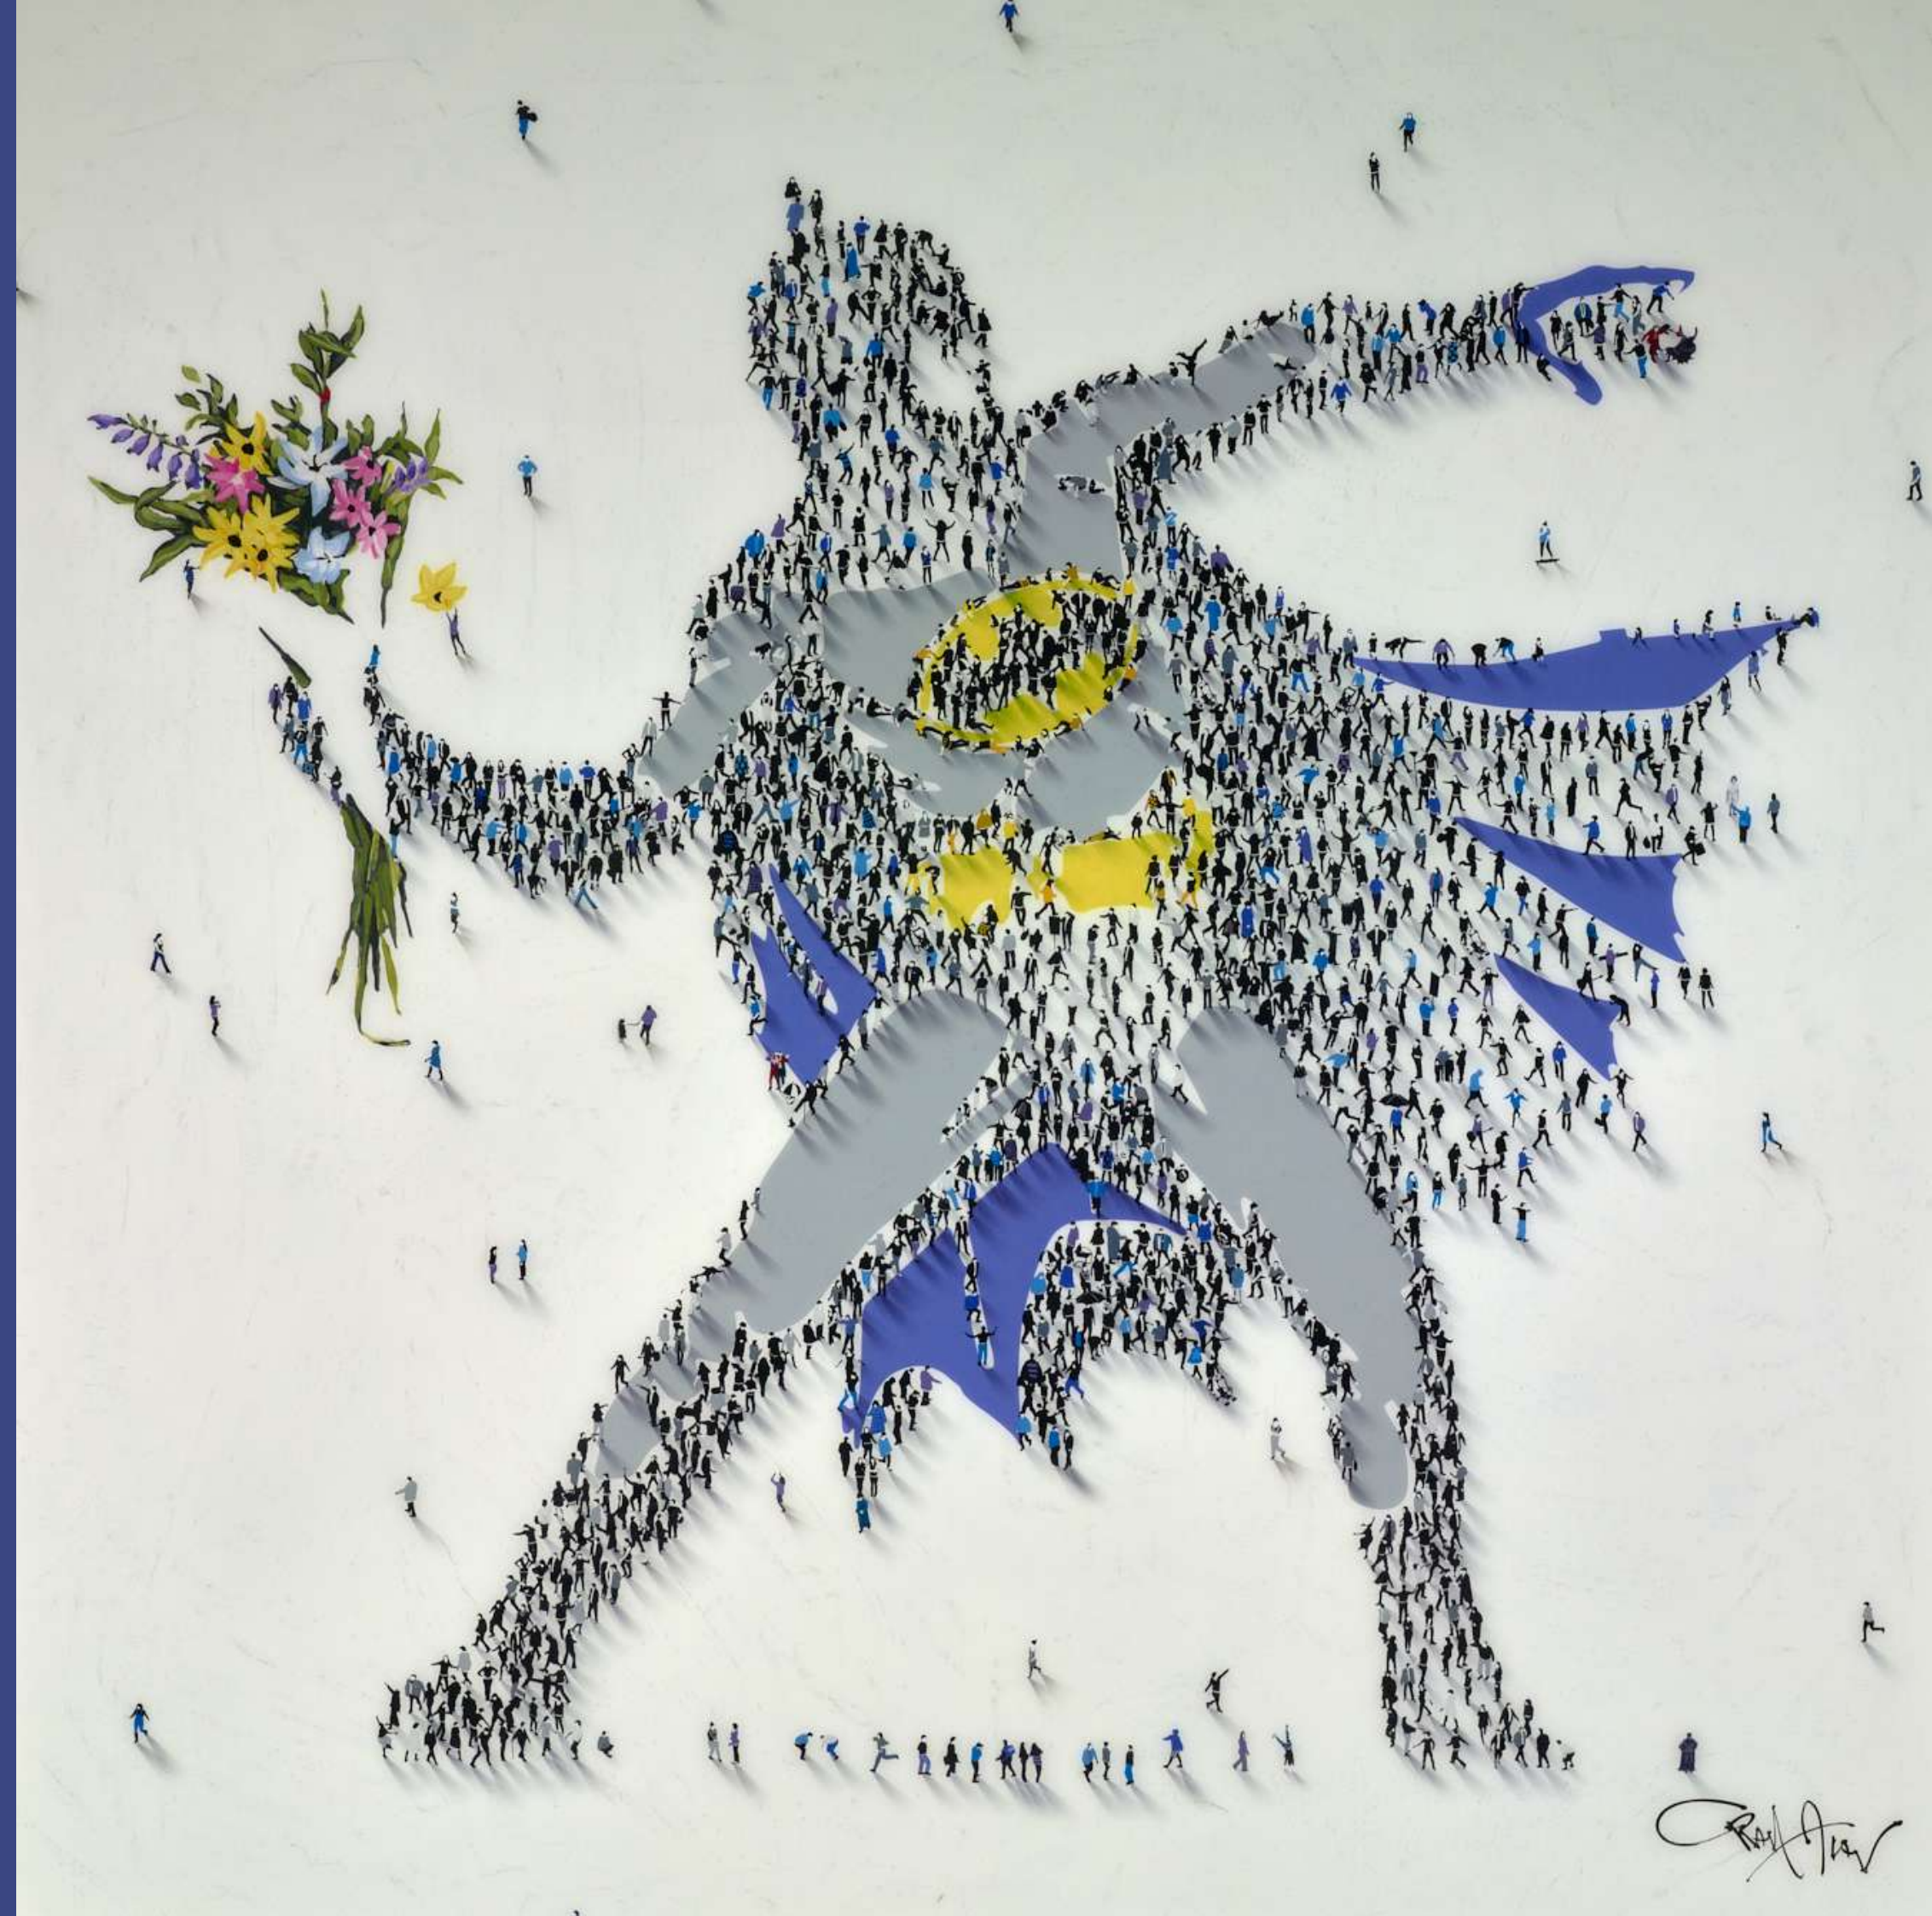

BAT MAKES
SENSE

Mixed Media
48 x 48"
Framed: £10,950